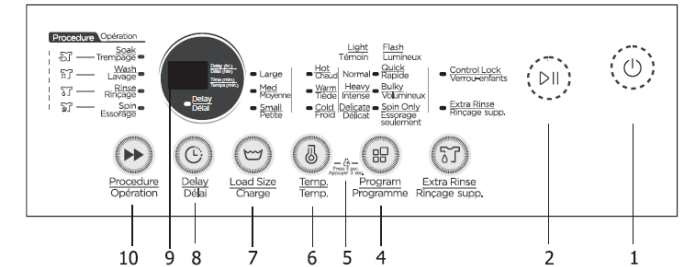

See-through lid+LED Display

Seeing is believing

Transparent lid allows you to see and monitor the water and washing condition. LED display shows the time left to finish.

Comfee 2.3 Cu.Ft. Portable Washing Machine

comfee

Product Specifications

| Content | Parameter |
|--------------------------|--|
| Model | CV23DPWBL0RC0 |
| Voltage/Power | 120V/ 60Hz/ 15A |
| Capacity | 2.3 Cu.Ft. |
| Cycle Selection | Normal, Heavy, Delicate, Quick, Bulky, Spin Only |
| Water Level Selection | 3 |
| Temperature Selection | 3 |
| Product Size (L x W x H) | 21.7" x 22.2" x 37.0" 550mm x 565mm x 940mm |
| Net weight | 79.4 LBS / 36 KG |
| Spin Speed | 780 RPM |
| Pulsator Type | Impeller |
| Inner Tub | Stainless Steel |
| Top Lid | Glass (Look-Through Lid) |

Key Dimensions & Specifications

Location Requirements Minimum clearances for closet and alcove installations

Control Panel

- 1 – ON/OFF
- 2 – START/ PAUSE
- 3 – EXTRA RINSE
- 4 – PROGRAM
- 5 – CONTROL LOCK
- 6 – TEMPERATURE
- 7 – LOAD SIZE
- 8 – DELAY
- 9 – DIGITAL DISPLAY
- 10 – PROCEDURE