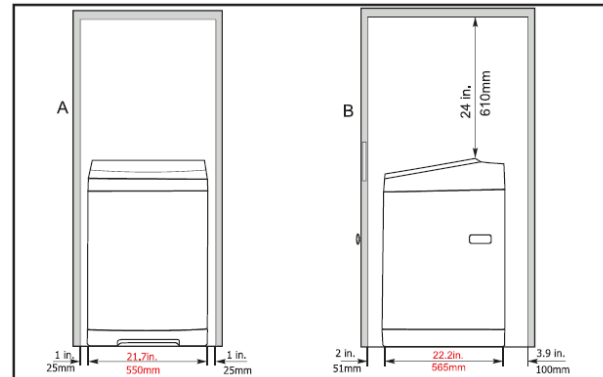

Easy to store and relocate

Don't lift it, wheel it!

With only 18.1inch in width, 17.7inch in depth and 31.5inch in height, this portable washer is able to be stored easily. You can store it in your cabinet, RV, dorm, or even bathtub! Even better, it comes with wheels so that it can show up anywhere it needs to be.

comfee

Product Specifications

| Content | Parameter |
|--------------------------|--|
| Model | CV23DPWBL0RC0 |
| Voltage/Power | 120V/ 60Hz/ 15A |
| Capacity | 2.3 Cu.Ft. |
| Cycle Selection | Normal, Heavy, Delicate, Quick, Bulky, Spin Only |
| Water Level Selection | 3 |
| Temperature Selection | 3 |
| Product Size (L x W x H) | 21.7" x 22.2" x 37.0" 550mm x 565mm x 940mm |
| Net weight | 79.4 LBS / 36 KG |
| Spin Speed | 780 RPM |
| Pulsator Type | Impeller |
| Inner Tub | Stainless Steel |
| Top Lid | Glass (Look-Through Lid) |

Key Dimensions & Specifications

Location Requirements Minimum clearances for closet and alcove installations

Control Panel

- 1 – ON/OFF
- 2 – START/ PAUSE
- 3 – EXTRA RINSE
- 4 – PROGRAM
- 5 – CONTROL LOCK
- 6 – TEMPERATURE
- 7 – LOAD SIZE
- 8 – DELAY
- 9 – DIGITAL DISPLAY
- 10 – PROCEDURE