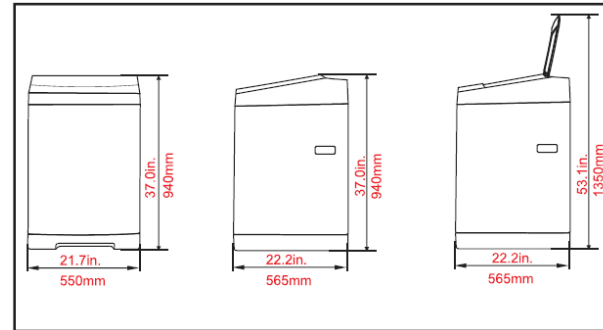

Comfee 2.3 Cu.Ft. Portable Washing Machine

comfee

Product Specifications

Content	Parameter
Model	CV23DPWBL0RC0
Voltage/Power	120V/ 60Hz/ 15A
Capacity	2.3 Cu.Ft.
Cycle Selection	Normal, Heavy, Delicate, Quick, Bulky, Spin Only
Water Level Selection	3
Temperature Selection	3
Product Size (L x W x H)	21.7" x 22.2" x 37.0" 550mm x 565mm x 940mm
Net weight	79.4 LBS / 36 KG
Spin Speed	780 RPM
Pulsator Type	Impeller
Inner Tub	Stainless Steel
Top Lid	Glass (Look-Through Lid)

Key Dimensions & Specifications