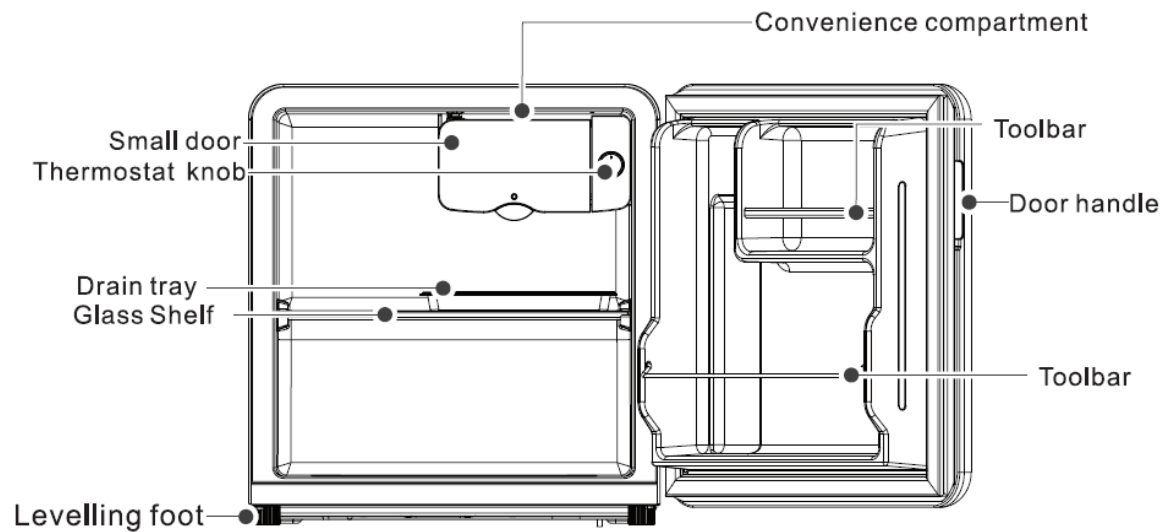

1.6 Cu. Ft. Retro Compact Fridge

CRR16S3ARD / CRR16S3ABB

Comfee – 1.6 Cu.Ft. Modern Classic Compact Refrigerator

comfee

CRR16S3ARD

CRR16S3ABB

Easy-to-use

Easy-to-use mechanical temperature control. With mechanical temperature control, you can easily set your preferences and keep your favorite foods evenly chilled.

Compact in size

Enjoy a compact fridge with extra storage space, including a wide door rack that can accommodate 2-liter bottles and more.

Thoughtful in design

Includes freezer compartment for foods that need extra chilling. With a separate freezer compartment, you store your favorite frozen treats.

Energy Star compliant, adjustable legs.

Comfee – 1.6 Cu.Ft. Modern Classic Compact Refrigerator

comfee

INTERIOR COMPONENTS

SPECIFICATIONS

Model:	CRR16S3ARD / CRR16S3ABB
Capacity:	1.6 Cu. Ft.
Dimensions:	19.1" x 17.3" x 19.7"
Weight:	31.5lbs